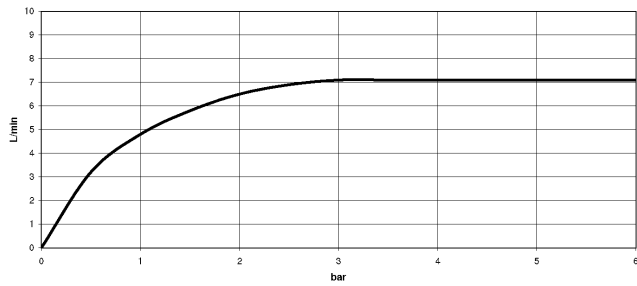

## SYMETRICS Deck-mounted basin spout without pop-up waste - Brushed Platinum

---

13 721 980

- 165mm projection
- fixed spout
- circular, air-enriched flow
- height of mixer 230 mm
- height up to aerator 205 mm
- hole diameter 35 mm
- rosette 60 x 60 mm
- 2x screw-in M 10 x 1 pressure hose, leak-tested
- 1/2" connection
- max. flow 7 l/min
- lead-free

## SYMETRICS Deck-mounted basin spout without pop-up waste - Brushed Platinum

13 721 980  
mm [inches]

### Flow rate chart