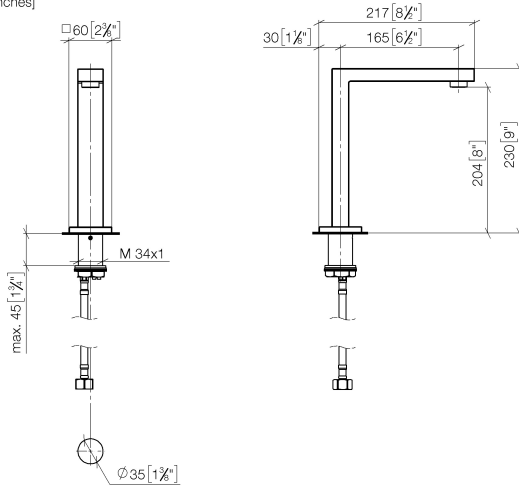

## SYMETRICS Deck-mounted basin spout without pop-up waste - Brushed Platinum

---

13 721 980

- 165mm projection
- fixed spout
- circular, air-enriched flow
- height of mixer 230 mm
- height up to aerator 205 mm
- hole diameter 35 mm
- rosette 60 x 60 mm
- 2x screw-in M 10 x 1 pressure hose, leak-tested
- 1/2" connection
- max. flow 7 l/min
- lead-free

## SYMETRICS Deck-mounted basin spout without pop-up waste - Brushed Platinum

13 721 980  
mm [inches]

### Flow rate chart

### Certificates

ETA\_18519.

LGA\_18651.

SYMETRICS Deck-mounted basin spout without pop-up waste - Brushed  
Platinum

13 721 980